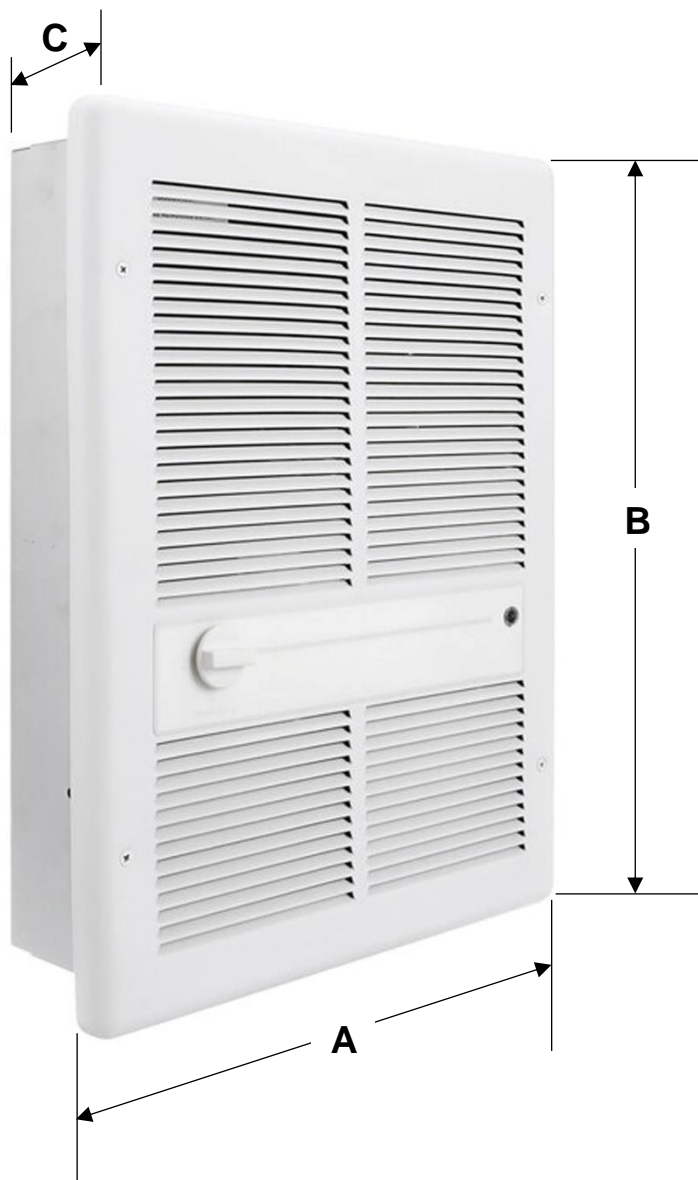

**General Characteristics 3310 Series Fan Forced Wall Heater - Without Summer Fan Switch**

Typical specifications: Furnish and install Electric Forced Air Heaters Wall Mount Recessed.  
 Powder coated 18 gauge steel front.  
 Automatic reset thermal limit.  
 Vane axial fan blade: 600 RPM / 175 CFM.  
 Rough in dimensions: 14 1/8" Wide x 19 1/2" High x 4" Deep.  
 Grill dimensions: 16 3/16" Wide x 21" High.  
 Steel block fin element.  
 Weight 22 lbs.  
 Units with dual wattage, factory wired to highest wattage.  
 Wattage Without Summer Fan Switch selectable at time of installation on some models.  
 Made in U.S.A.  
 Models with in-built double pole thermostat (0° - 110° f temperature range).  
 Models with in-built single pole thermostat (0° - 110° f temperature range).  
 Models without an in-built thermostat.

**Dimensions (in) 3310 Series Fan Forced Wall Heater - Without Summer Fan Switch**

Item #	Wide	High	Deep
	A	B	C
<b>USUSH-001 a USUSH-028</b>	14 1/8"	19 1/2"	4"

**Gallery, 3310 Series Fan Forced Wall Heater - Without Summer Fan Switch**